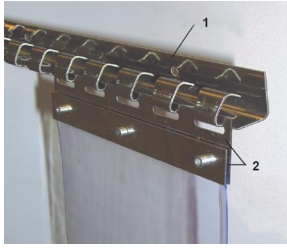

Hanging rails

1. Suspension rail

stainless steel profile with suspension hooks,
ideal for mounting in or in front of a dooropening
Length: 1 meter, packed per 30 pieces
Reference: LP1

2. Hanging set

Hanging set: set of stainless steel plates for
mounting with rivets or bolts (not included)

Width (mm)	Set (pc)	Ref
200	50	LK2
300	50	LK3
400	50	LK4

Product ID: 21050

Source URL: <http://www.alfaflex.com/en/products/20000/21000/ophangstysteem-0>